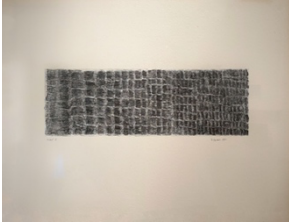

HAL BROMM

Est. Tribeca 1975

Rosemarie Castoro
Wall C, 1971
Ink on paper
20 x 25 1/2 inches