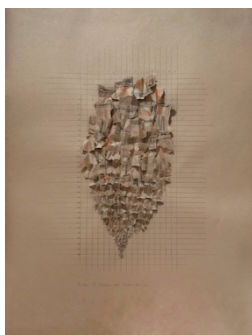

# HAL BROMM

---

Est. Tribeca 1975

Rosemarie Castoro  
*Slivered Into*, 1976  
Ink on paper  
11 x 14 inches

Rosemarie Castoro  
*Angle Slice*, 1976  
Ink on paper  
11 x 14 inches

Rosemarie Castoro  
*Venus*, 1981  
Graphite on cardboard construction  
10 1/4 x 8 1/2 x 3 inches